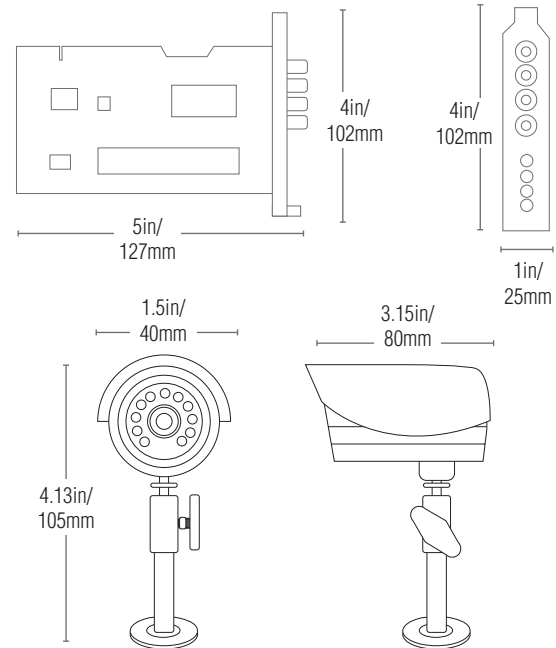

CAMERA:

Image Sensor:	1/3" Colom CMOS
Resolution:	330 TV Lines
Minimum Illumination:	3.0 Lux
Built-in IR LED:	11 IR LED (850nm Type) for Night Vision
Power Source:	7.5 V DC
Current Consumption:	180 mA
Operating Temp Range:	-10°~50° C / 14° ~ 122° F
IP Rating:	IP 44, weather resistant

DIMENSIONS:

PACKAGE INFORMATION:

Weight:	12.5 lbs / 5.66 kgs
Dimensions:	11.75 X 7.75" X 9.75" / 298mm X 197mm X 248mm (W x H x D)
UPC:	7-78597-01444-0
Cube:	0.013 CBM / 0.461 ft
Includes:	PCI card and mounting screws, Power cable and connector bundle, 4 cameras & 4 x 60ft. cables, m QSG, Serialized Application CD, Warranty card